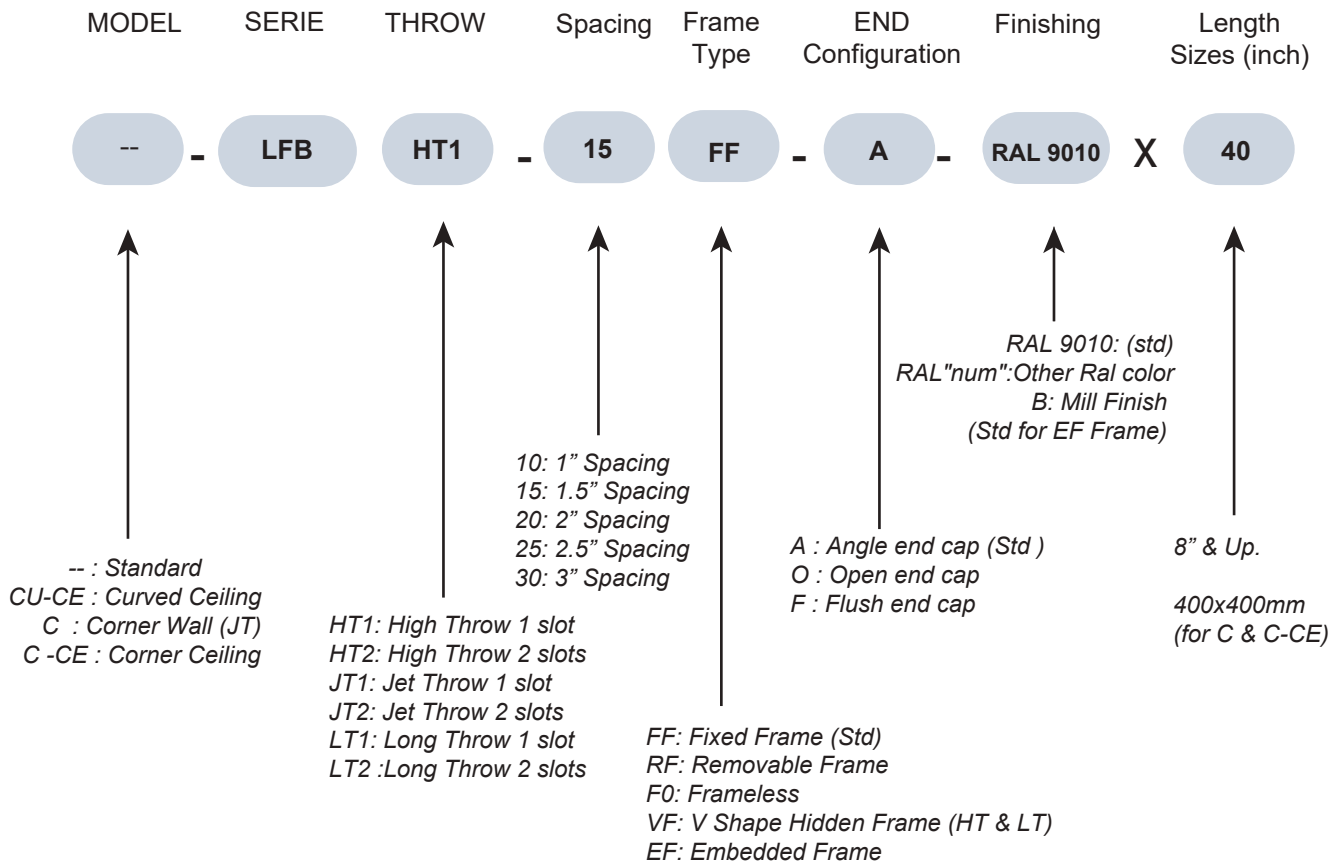

MODEL LFB Series LINEAR FLOW BAR DIFFUSERS

ORDERING INFORMATION

Example: STD : LFB-HT1-15-FF- A-RAL9010-40"

N.B:

- For More information please check the submittal sheet.
- Corner sizes: standard length is 400x400mm.
- Size: Minimum length 8".
- V Shape is only available for 1 Slot only.
- For special design, a drawing should be provided.
- For special corner edge (Wall), a drawing showing the airflow should be provided.